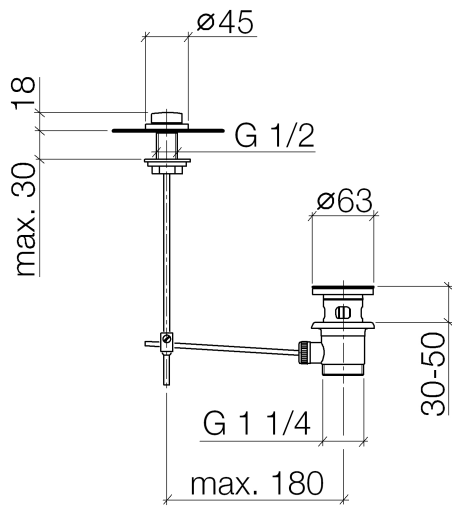

Basin Waste with knob for deck mounting 1 1/4" - Matte Black

IMO

10 200 970

Fits: IMO, LULU, MADISON, MEM, TARA,
CL.1, LISSÉ, VAIA, META, CYO

	Matte Black	10 200 970-33
	Chrome	10 200 970-00
	Brushed Platinum	10 200 970-06
	Platinum	10 200 970-08
	Durabross (23kt Gold)	10 200 970-09
	Dark Chrome	10 200 970-19
	Light Gold	10 200 970-26
	Brushed Light Gold	10 200 970-27
	Brushed Durabross (23kt Gold)	10 200 970-28
	Brushed Bronze	10 200 970-42
	Brushed Champagne (22kt Gold)	10 200 970-46
	Champagne (22kt Gold)	10 200 970-47
	Brushed Chrome	10 200 970-93
	Brushed Dark Platinum	10 200 970-99

Basin Waste with knob for deck mounting 1 1/4" - Matte Black

IMO

10 200 970

Only suitable for basins with an overflow.

10 200 970

10 200 970

Parts for other finishes can be found here: [Chrome](#)

Spare parts list

No.	Item Number	Name	Quantity used	Delivery time
1	09 21 33 001-33	handle	1	30
2	09 14 10 007 90	seal	2	2
3	09 31 09 004-33	pull-rod	1	30
4	09 18 40 022-33	sleeve	1	30
5	09 14 10 095 90	seal	1	2
6	09 14 05 012 90	seal	1	2
7	09 14 40 001 90	seal	1	60
8	09 23 10 010 90	nut	1	2
9	90 11 01 001 00-33	pop-up waste	1	30